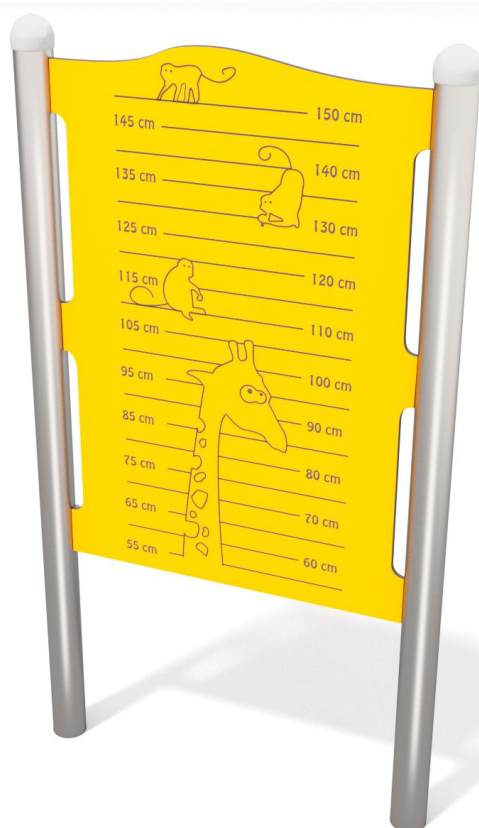

4129

FUN

INTEGRATION

PRODUCT DESCRIPTION

Dimensions: 13 x 90 cm
Impact area: 313 x 390 cm
Overall Height: 160 cm

Availability of spare parts: YES
Product compliant with EN 1176-1:2017: YES
Age group: 3 - 12 years